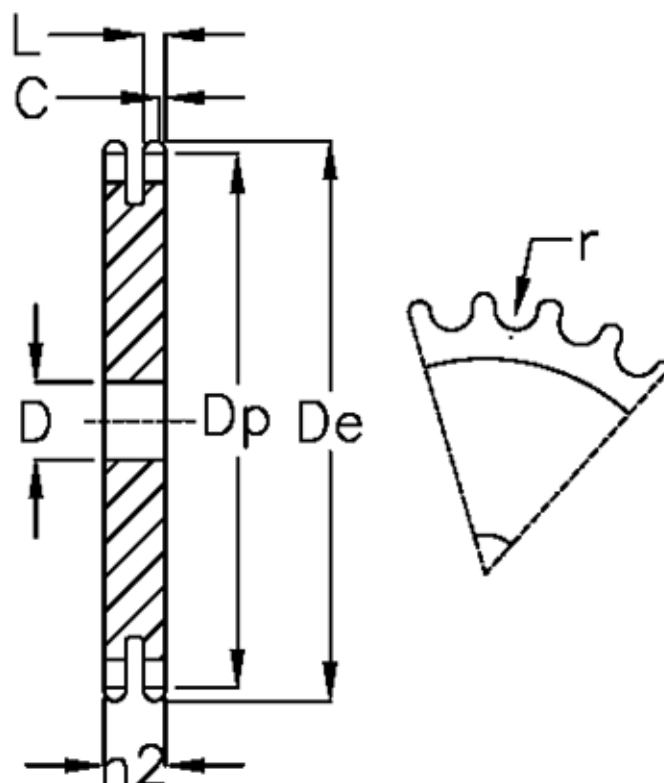

Article number: 616022006024

Description: Plate wheel 10 B-2 Z=24 duplex

Measures

C	= 2
D	= 16
De	= 128.3
Dp	= 121.62
For chain size	= 5/8 x 3/8
For chain type	= 10 B-2
h2	= 25.5
L	= 9

Number of teeth	= 24
r	= 10.16